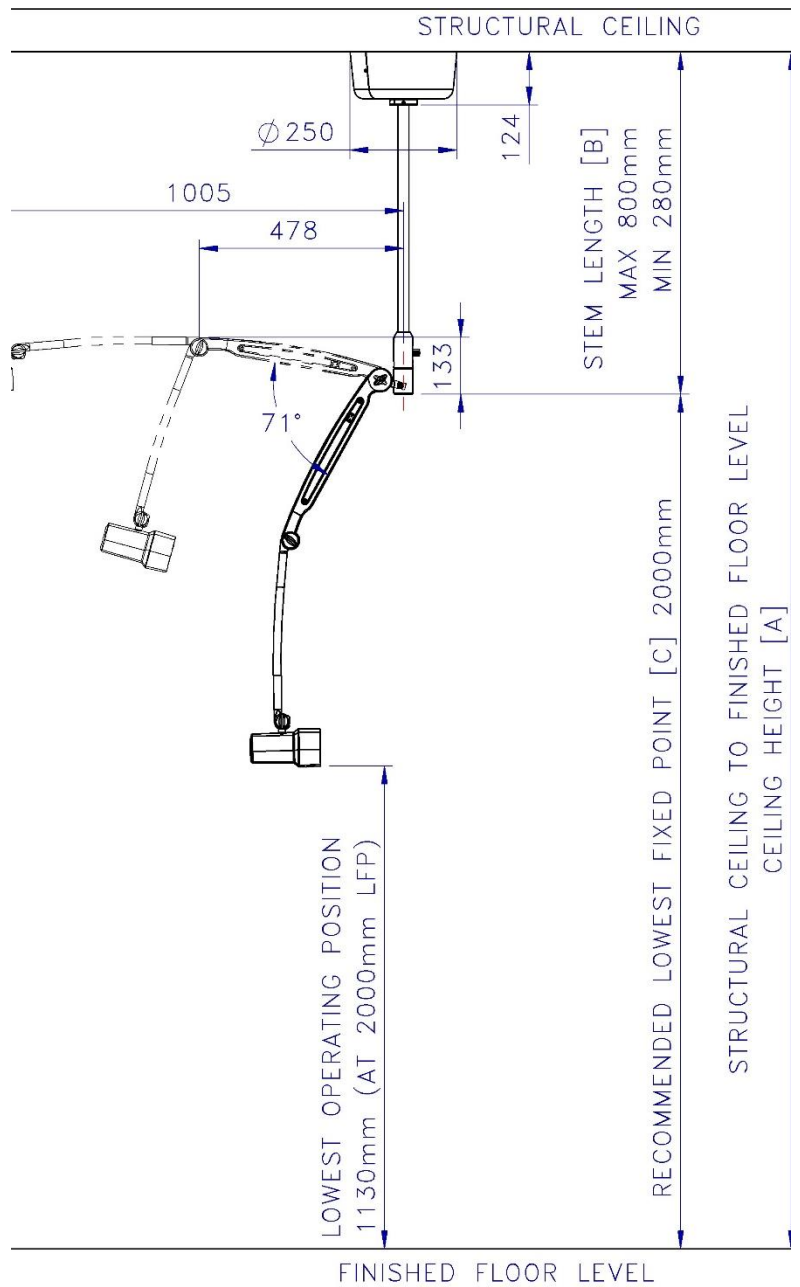

Lamphead/Arm Data	CLED53FX
Light On/Off Switch Location	Keypad on Luminaire Head
Arm Type	Articulated (Spring)
Fastener Type	Ø16 mm Pin
Base Joint Type and Angle (°)	Articulating 69°
Base Rotation about Fastener (°)	360 (max)
Elbow Angle (°)	150
Arm Reach	850
Lamphead Diameter (mm) Approx	90
Lamphead Pitch (°)	180°
Lamphead Roll (°)	300°
Lamphead & Arm Weight (kg) Approx	1.3
Power Supply Lead(s) [Plug]	1.8 m [UK]

Lamphead Photometric Data	CLED53
Central Illuminance @ 0.5 metre (Lux max *)	50,000
Field Diameter D10 @ 0.5 meter (mm)	180
Field Diameter D50 @ 0.5 meter (mm)	90
Nominal Working Distance from Lamphead m	0.5
Colour Rendition Ra (Av R1-R8)	≥93
Colour Rendition R9 (red)	≥90
Adjustable Colour (Red Balance) (%K)	3,300/3,800/4,400
Number & Type of Lights per Lamphead	7 LED
LED Life (hours)	50,000
Additional	5 Dimming Level

Images are representative of example system only - Mount styles vary depending on model

Please refer to drawing layout for model appearance information

Please contact one of our Sales Team to discuss your requirements further

- A: Luminaire with spring-arm
- B: Power cable
- C: Mount

Components

Lamphead/Arm Dimensional Data (cm)

CLED53FXC Typical Layout

Images are representative of example system only - Mount styles vary depending on model
Please refer to drawing layout for model appearance information
Please contact one of our Sales Team to discuss your requirements further