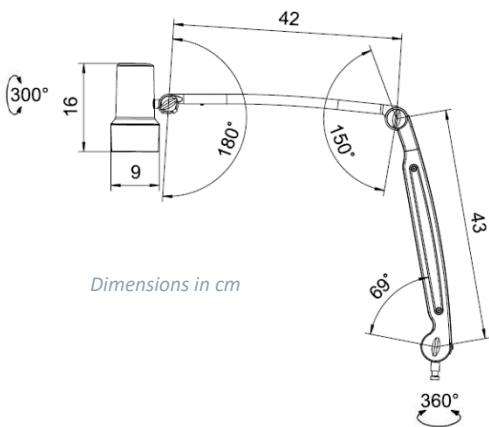

Lamphead/Arm Data	CLED53FX
Light On/Off Switch Location	Keypad on Luminaire Head
Arm Type	Articulated (Spring)
Fastener Type	Ø16 mm Pin
Base Joint Type and Angle (°)	Articulating 69°
Base Rotation about Fastener (°)	360 (max)
Elbow Angle (°)	150
Arm Reach	850
Lamphead Diameter (mm) Approx	90
Lamphead Pitch (°)	180°
Lamphead Roll (°)	300°
Lamphead & Arm Weight (kg) Approx	1.3
Power Supply Lead(s) [Plug]	1.8 m [UK]

Lamphead Photometric Data	CLED53
Central Illuminance @ 0.5 metre (Lux max *)	50,000
Field Diameter D10 @ 0.5 meter (mm)	180
Field Diameter D50 @ 0.5 meter (mm)	90
Nominal Working Distance from Lamphead m	0.5
Colour Rendition Ra (Av R1-R8)	≥93
Colour Rendition R9 (red)	≥90
Adjustable Colour (Red Balance) (%K)	3,300/3,800/4,400
Number & Type of Lights per Lamphead	7 LED
LED Life (hours)	50,000
Additional	5 Dimming Level

Images are representative of example system only - Mount styles vary depending on model

Please refer to drawing layout for model appearance information

Please contact one of our Sales Team to discuss your requirements further

- A: Luminaire with spring-arm
- B: Power cable
- C: Mount

Components

Lamphead/Arm Dimensional Data (cm)

CLED53FXC Typical Layout

Images are representative of example system only - Mount styles vary depending on model
Please refer to drawing layout for model appearance information
Please contact one of our Sales Team to discuss your requirements further