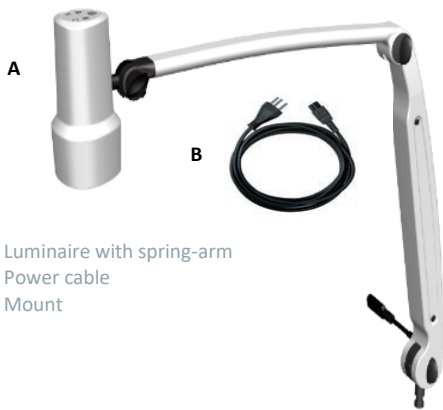

Infection Control
The fully enclosed light head is sealed to protect from dust and light liquid ingress.

Mountings
The Coolview CLED53 Examination Light operates on a spring balanced rigid arm offering optimum reach, positioning and stability. The Light can be specified for mounting on the Wall (with or without Backplate), Desk, "Medirail" or on a Mobile Wheeled Base.

Lamphead/Arm Data	CLED53FX
Light On/Off Switch Location	Keypad on Luminaire Head
Arm Type	Articulated (Spring)
Fastener Type	Ø16 mm Pin
Base Joint Type and Angle (°)	Articulating 69°
Base Rotation about Fastener (°)	360 (max)
Elbow Angle (°)	150
Arm Reach	850
Lamphead Diameter (mm) Approx	90
Lamphead Pitch (°)	180°
Lamphead Roll (°)	300°
Lamphead & Arm Weight (kg) Approx	1.3
Power Supply Lead(s) [Plug]	1.8 m [UK]

Images are representative of example system only - Mount styles vary depending on model

Please refer to drawing layout for model appearance information

Please contact one of our Sales Team to discuss your requirements further

- A: Luminaire with spring-arm
- B: Power cable
- C: Mount

Components

Lamphead/Arm Dimensional Data (cm)

CLED53FXC Typical Layout

Images are representative of example system only - Mount styles vary depending on model
Please refer to drawing layout for model appearance information
Please contact one of our Sales Team to discuss your requirements further